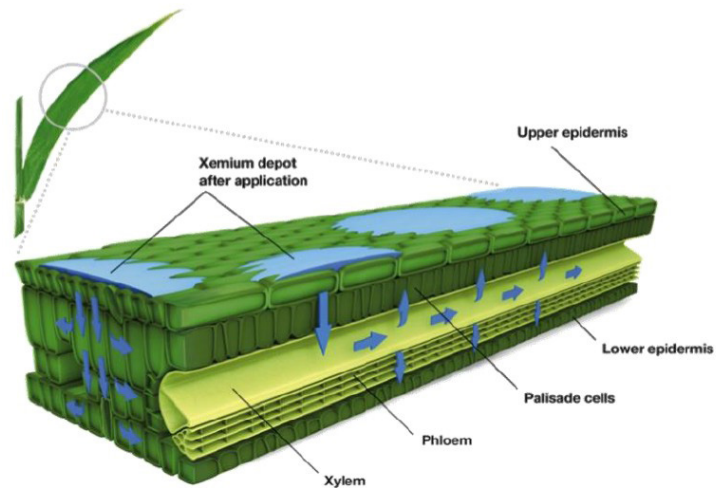

Lexicon[®] Intrinsic[®]

Broad-spectrum fungicide

globe
GROWING SOLUTIONS

GROUP **7, 11** FUNGICIDE

Active ingredients 167g/L fluxapyroxad, 333g/L pyroclastrobin

Lexicon Intrinsic brand fungicide delivers peak disease performance under pressure. This industry-leading fungicide optimises disease control and provides plant health benefits for longer, stronger roots, increased growth efficiency and greater stress tolerance.

Key features and benefits:

- Broad-spectrum control
- Long residual of up to 28 days
- Plant health benefits
- Foundational product for greens

Pack size 500mL **Rate** 1-1.5L/ha

Two powerful chemistries for the ultimate in broad-spectrum disease control