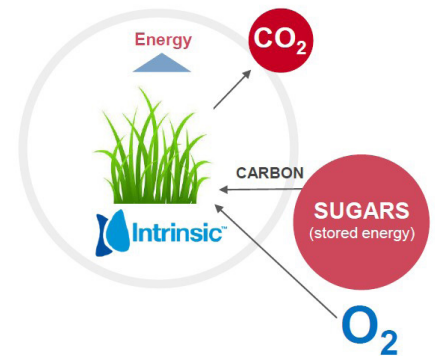

globe
GROWING SOLUTIONS

This publication is a guide only and no substitute for professional or expert advice. The product label should be consulted before use of any of the products referred to in this publication. Globe Growing Solutions shall not be liable for any results, loss, or damage whatsoever, whether consequential or otherwise through the use or application of products and/or materials referred to herein. Before using, always read the product label.

For more information on the **Lexicon® Intrinsic® Fungicide**, contact your local Globe Growing Solutions Territory Manager
turfsales@globeaus.com.au | www.globegrowingsolutions.com.au