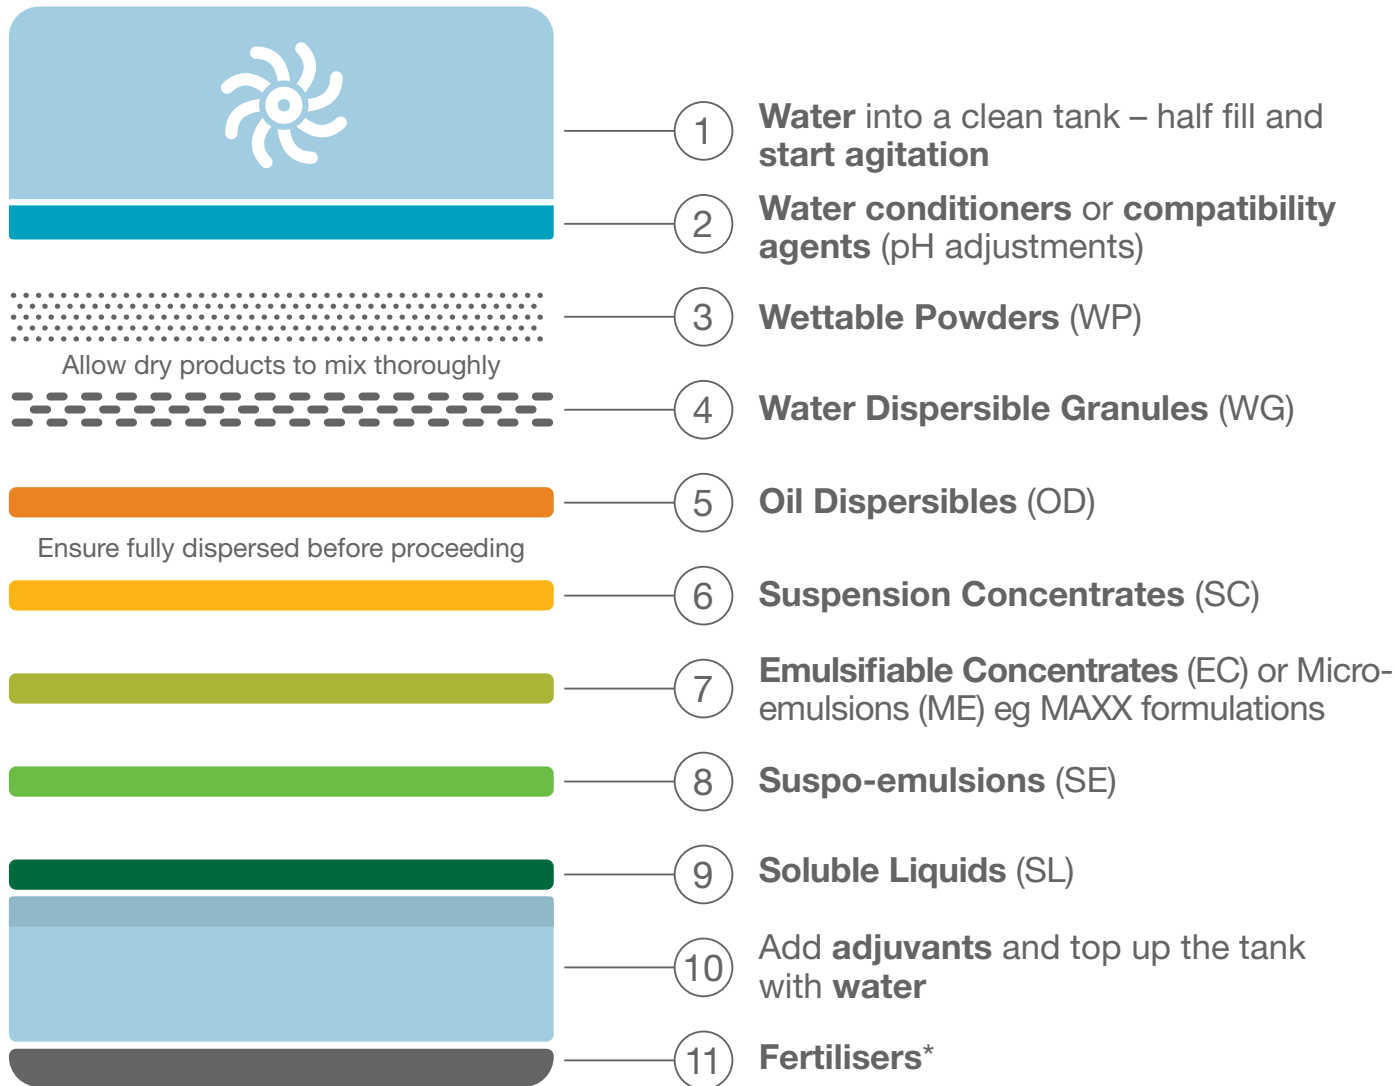

SpraySure

TANK MIXING SEQUENCE

*When adding fertiliser, consider the compatibilities and the impact on the tank mix pH levels.

This information is not intended to replace product labels. Always check product labels and manufacturer's tank mix recommendations. If unsure of compatibility, perform a jar test. The physical and chemical properties of various manufacturer's formulations may differ.