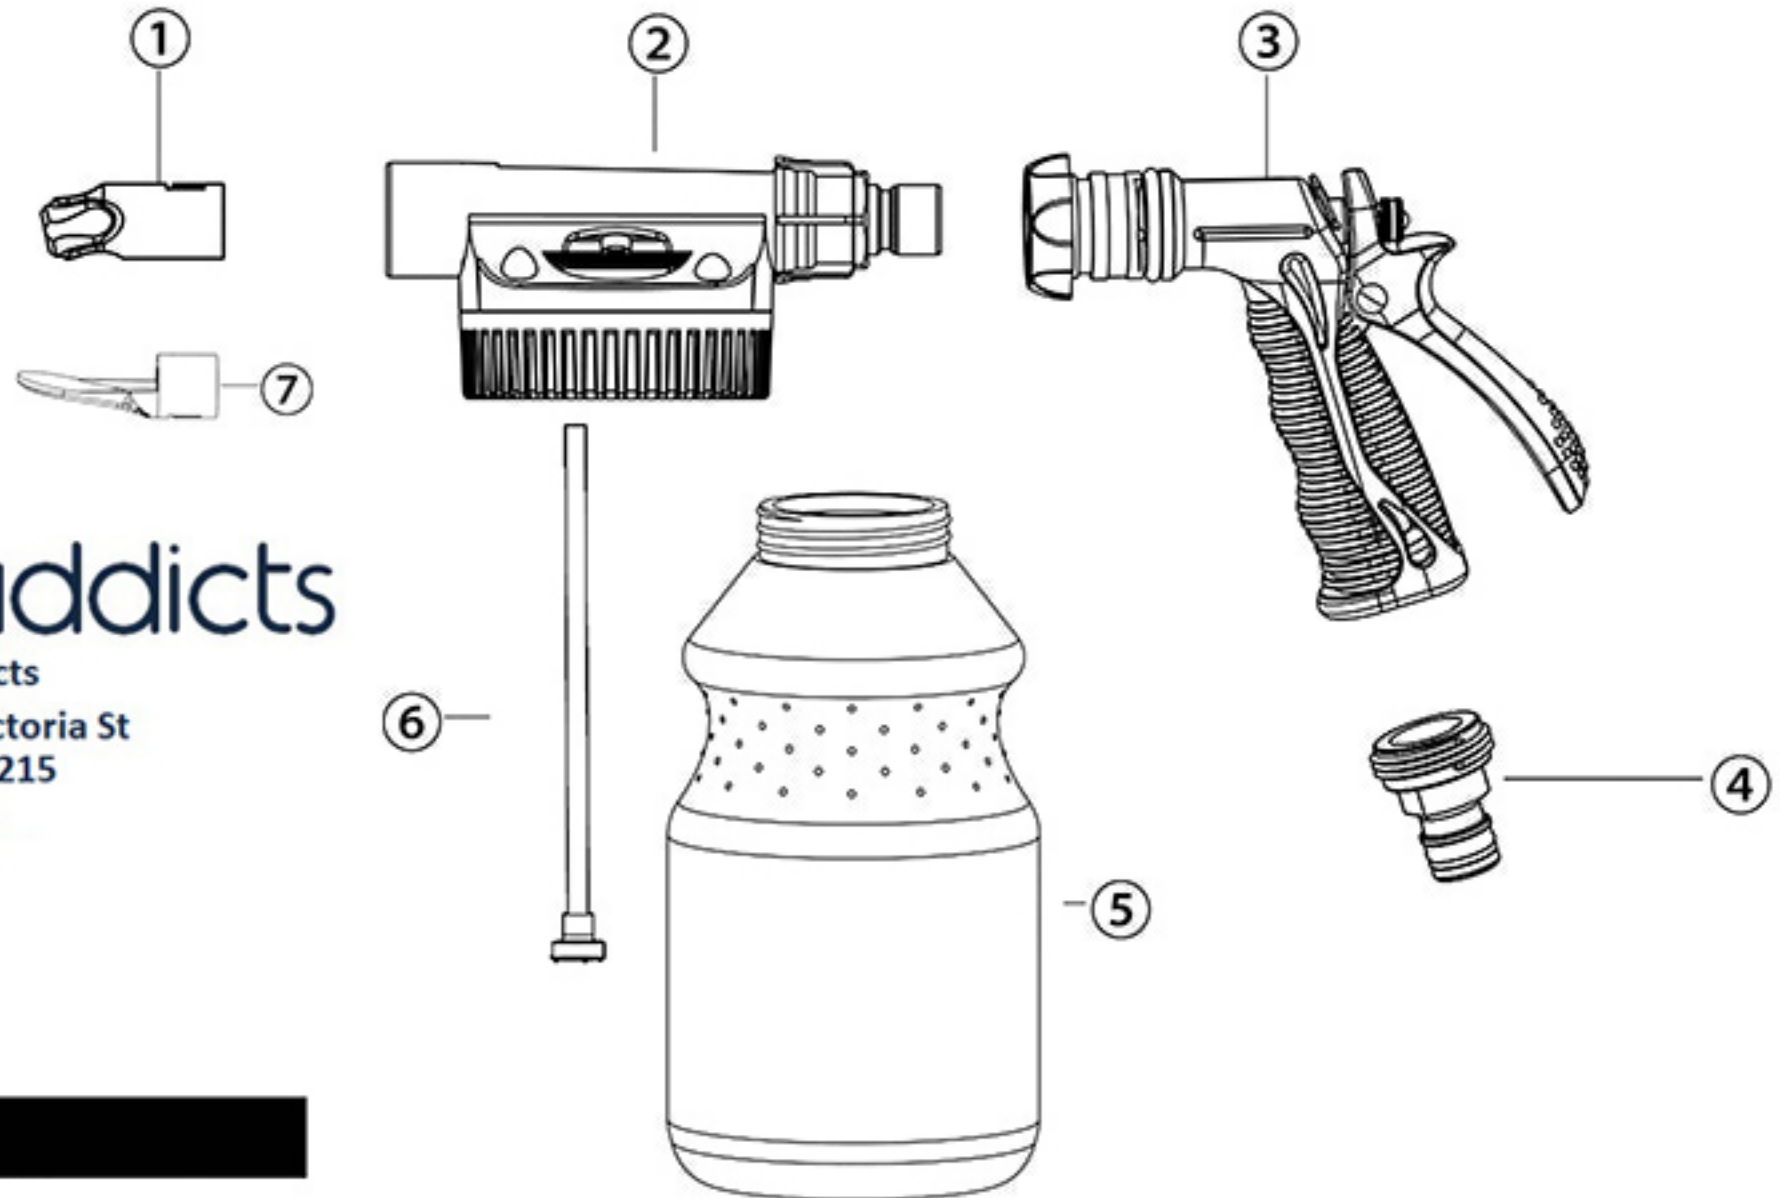

SN Parts Name

- 1 Fish mouth nozzle
- 2 Mixing head with connector
- 3 Hand grip
- 4 Quick coupling
- 5 2L Bottle
- 6 Syphon pipe
- 7 Duck bill nozzle

Position of Tuning dial	O	A	B	C	D	E
Standard ratio	off	1:100	1:45	1:20	1:15	1:5